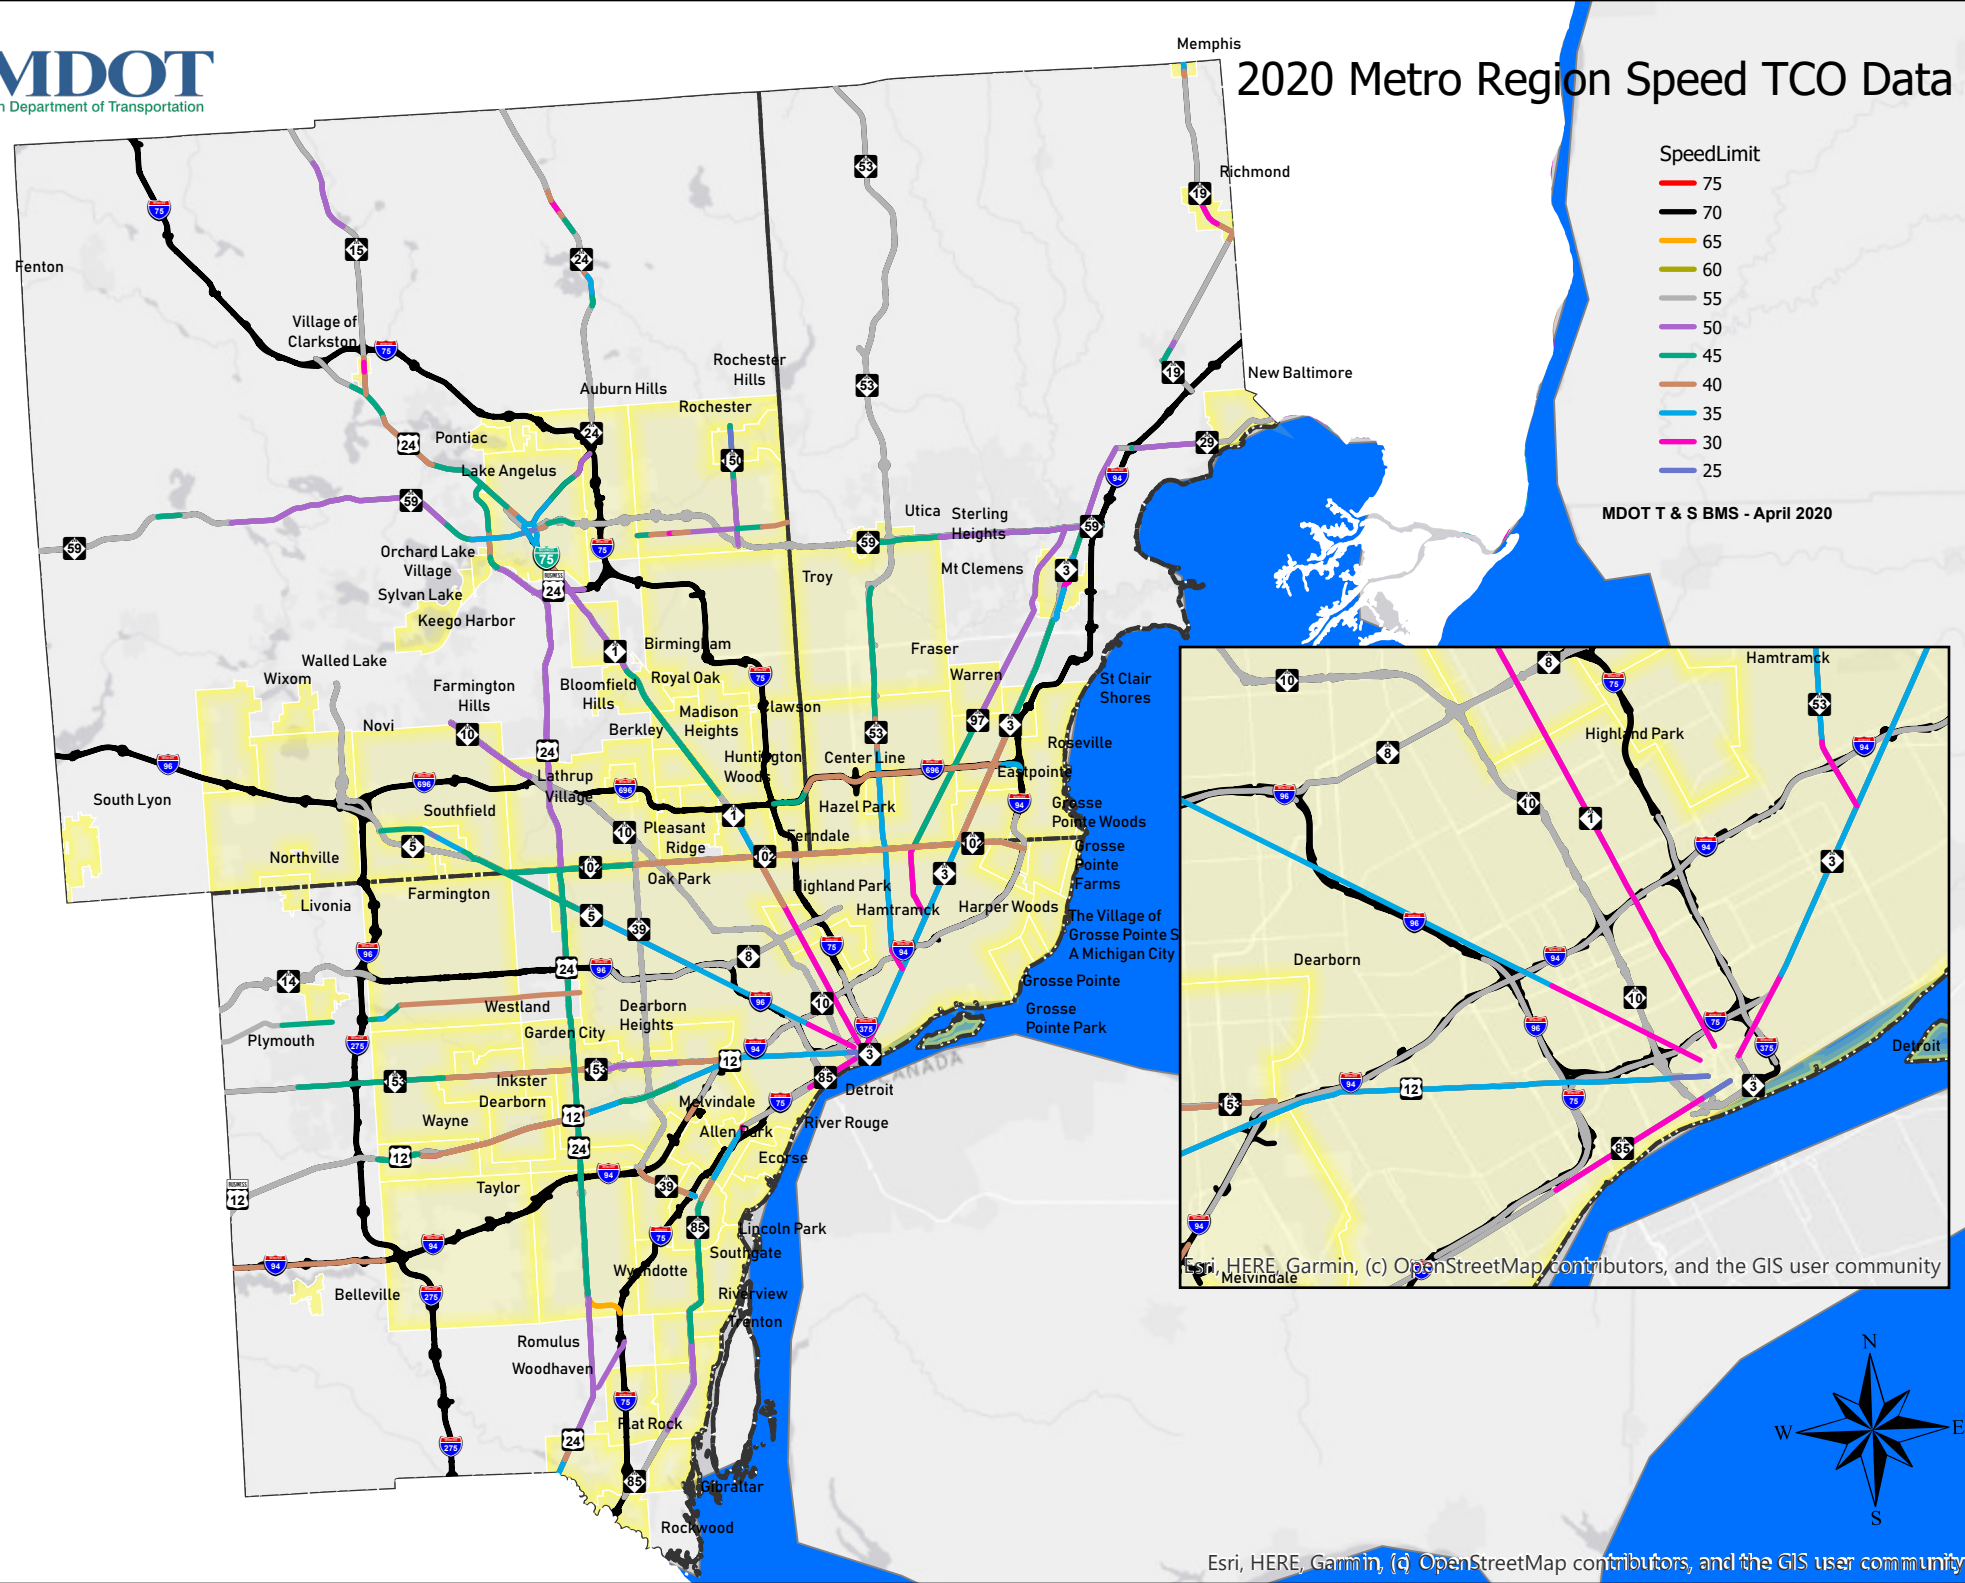

2020 Metro Region Speed TCO Data

- SpeedLimit**
- 75
 - 70
 - 65
 - 60
 - 55
 - 50
 - 45
 - 40
 - 35
 - 30
 - 25

MDOT T & S BMS - April 2020

Esri, HERE, Garmin, (c) OpenStreetMap contributors, and the GIS user community